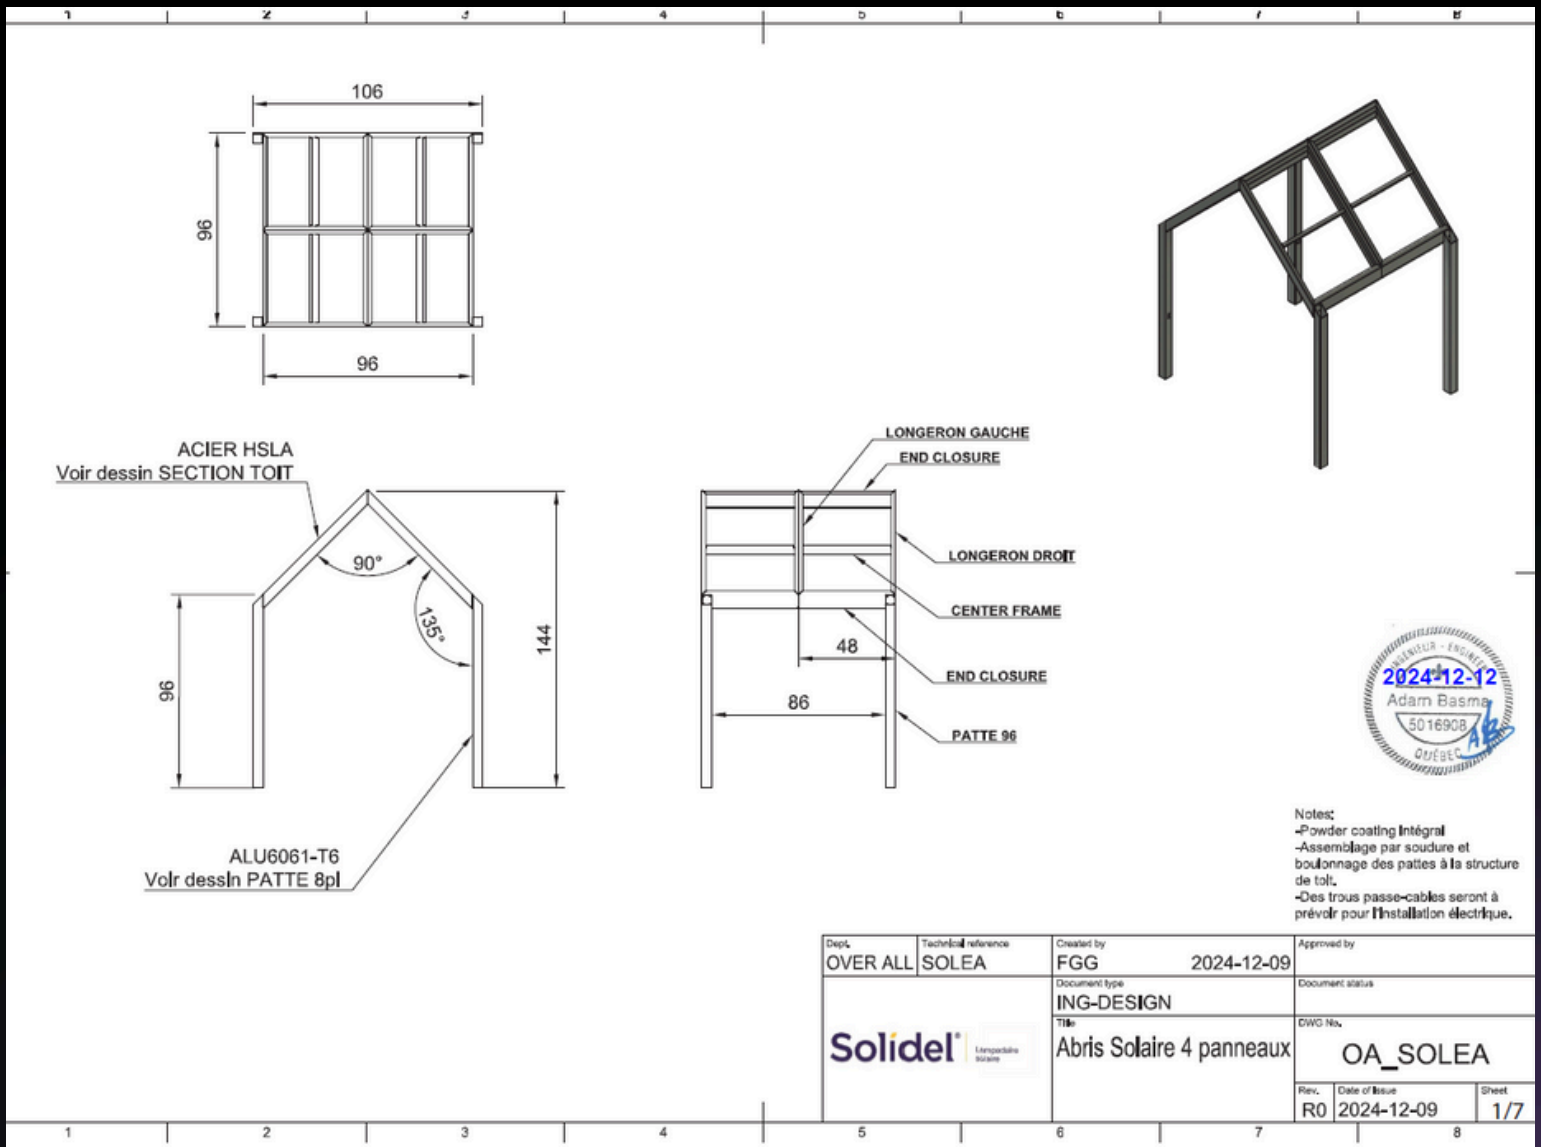

solea

Specifications

- 1x 8'x8' structure made of painted aluminum/steel
- 8x 185W solar panels (per panel)
- 2x USB/USBC charging ports
- 2x 120V power outlets
- 60x LED lights simulating a starry sky

Warranties (pro-rated)

- Solar panels 10 years
- Lights 5 years
- Battery 5 years
- Controller 5 years

Solidel®

info@solidel.ca | +1 819 394-2506 | solidel.ca